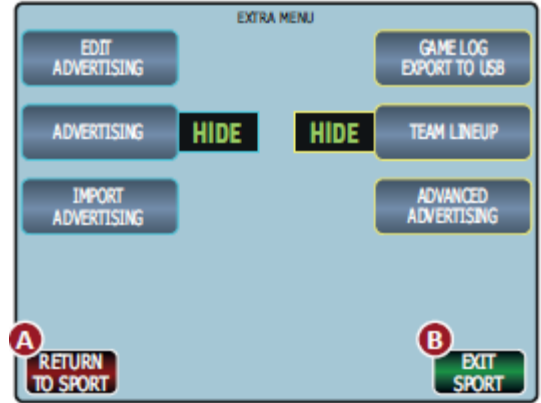

<b>NAUCON-1000</b>	<b>NAUTRONIC SCOREBOARD SYSTEM</b>	Set Time of Day
<b>Revision: 1</b>		

Important, the NAUCON-1000 must be within 100 meters of the Scoreboard.

Press 'Menu'

Press 'Exit Sport' (B)

Press 'General Setup' (C)

Press 'Time of Day'

The daytime can now be entered.

Press 'Accept changes'

The time will now be sent to the Scoreboard.